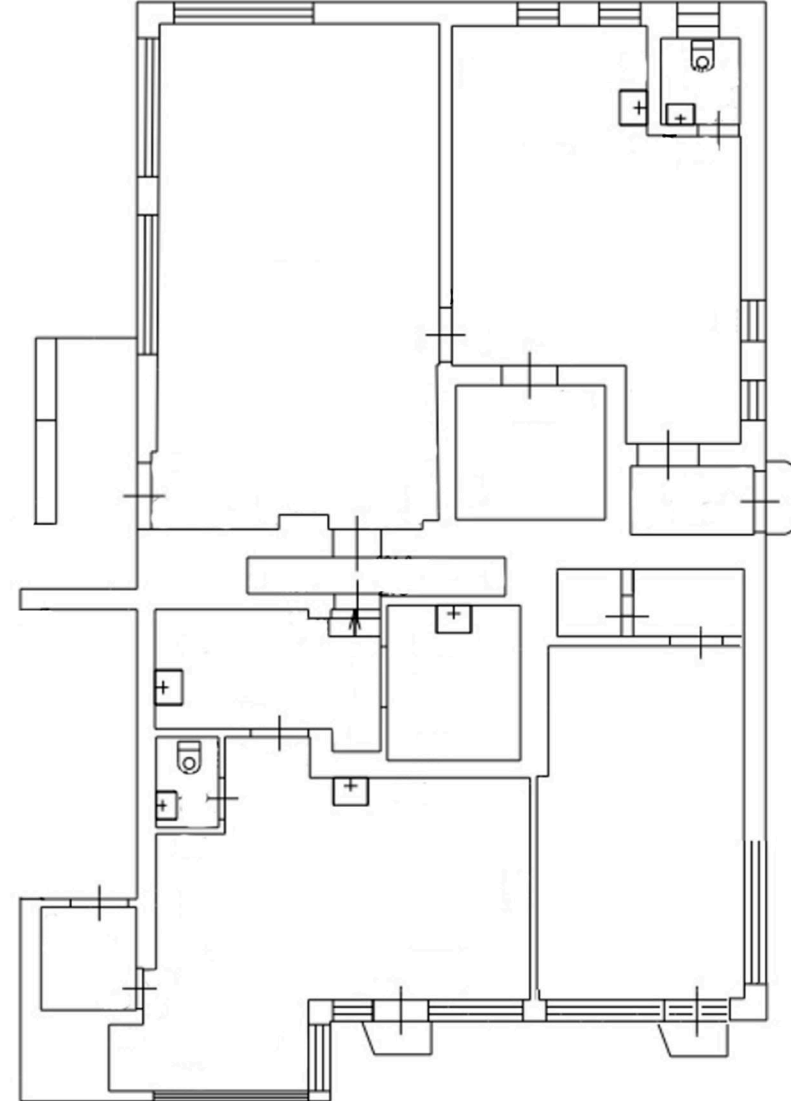

Layout

Ground floor area is 117 m²
It is possible to change the
layout for your purposes

Tallinas iela

Miera iela